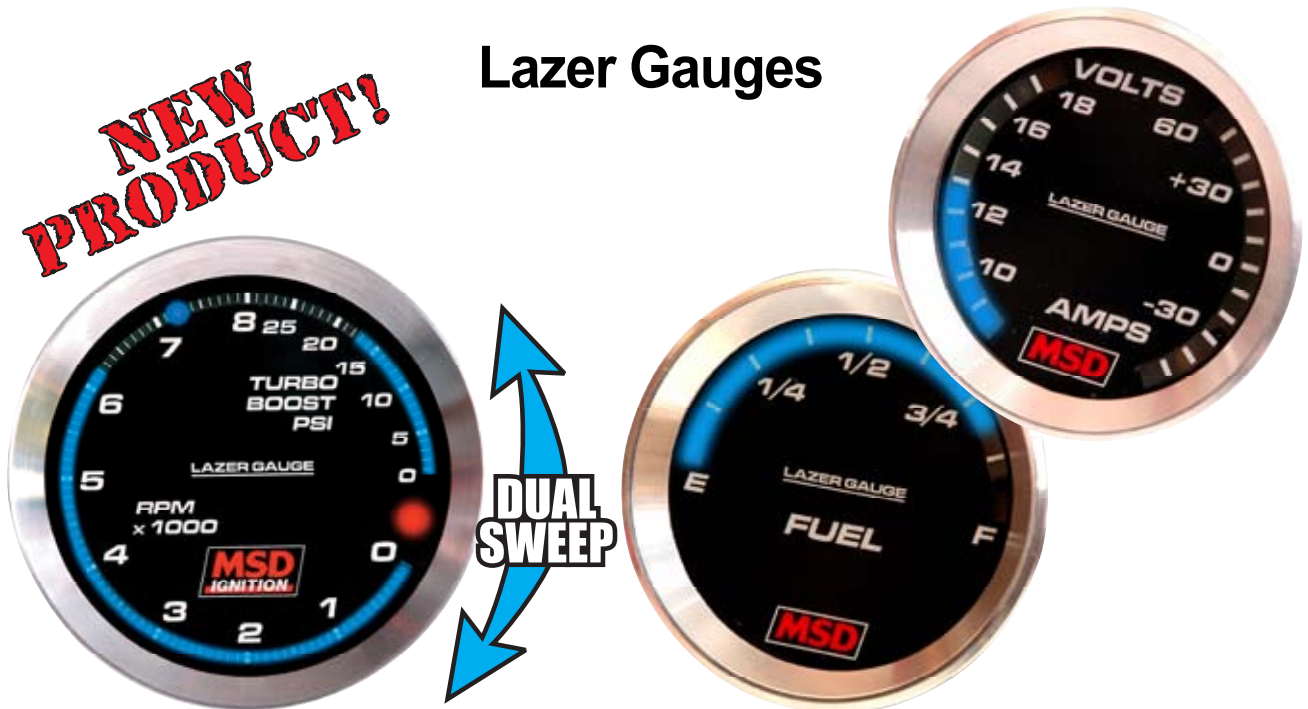

## Lazer Gauges

That's right, MSD Ignition is introducing a line of performance instruments. These aren't your every day gauge with a dressed up pointer and face. In fact, there is no pointer! The Lazer Gauges are the most advanced, digitally controlled gauges with a truly unique form of relaying information to the driver.

The Lazer Gauge is something you need to see, but picture a spinning LED that is turned on and off at a precise moment creating a bright trace. (Remember when you used to play with a sparkler on the 4th of July? You can see the trace of the light in the air!) The computer control and instant reaction of the LED produces the most accurate and fastest reacting gauge available!

Using advanced digital controllers, the Lazer Gauges also provide other unique features such as:

- Dual sweep readouts so you can have two gauges in one unit.
- Shift points can easily be programmed by touching the face of the gauge.
- Accuracy within 2 rpm at 10,000 rpm.
- Programmable warning indicators.
- You can even program the gauge with a personal computer!